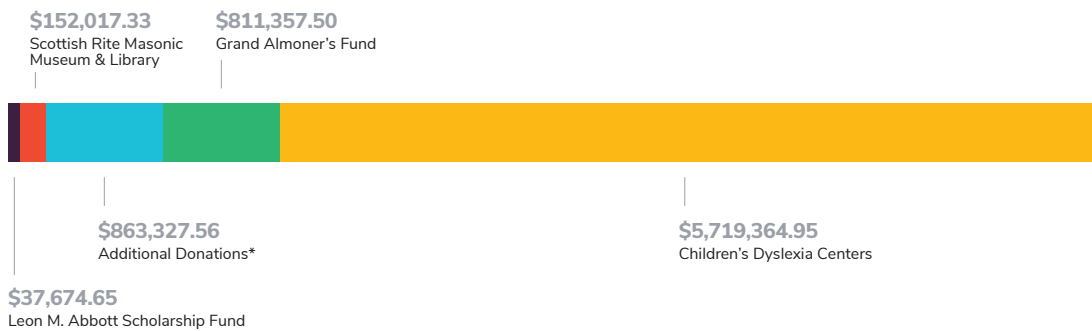

Designated Donations

$7,583,741.99

Additional Donations include gifts to the Scottish Rite Benevolent Foundation, Supreme Council Charities Fund, or Blue Envelope