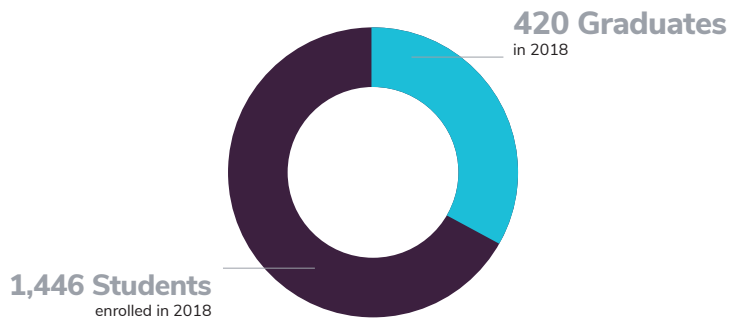

Colin

Children's Dyslexia Centers, Inc.

A SCOTTISH RITE, NMJ CHARITY

Our 43 locations in 13 states have helped 1,446 children this year, with 420 students graduating from the program.

LIVES FOREVER CHANGED Since our Inception in 1994...